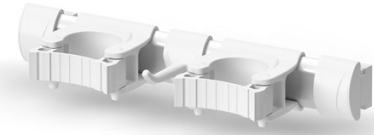

**Tools wall bar 30 cm with 2 handle holders and 1 hook - White**

Aluminium tools wall bar supplied with support to be fixed to the wall, 2 holders for handles Ø 25-35 mm, 1 hook, mounting kit.

Code	Colour	Size (mm)	Material	Net weight (kg)
<b>1085W</b>	White	300 x 46 x 105	PP - TPE - AL	0,27