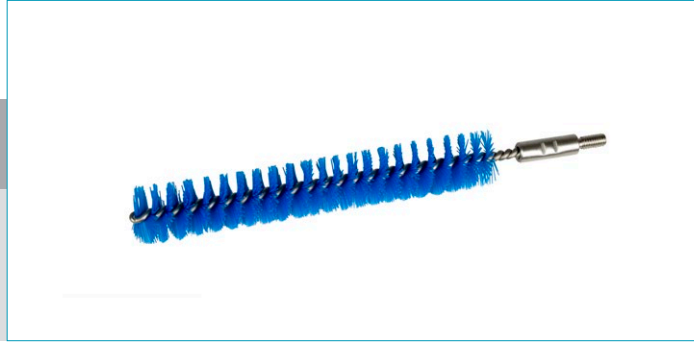

Interchangeable tube brush \varnothing 25 mm - Blue - Medium bristle

Tube brush with stainless steel, screwable on flexible handles, for the internal cleaning of long pipes.

Code	Colour	Size (mm)	Material	Bristle (mm)	Bristle height (mm)	Thread	Net weight (kg)
1064BM	Blue	230 x \varnothing 25	SS - PBT	Medium - \varnothing 0,5	12	-	0,052

Available versions

Size	Cod. 1062 (\varnothing 13 mm) - Cod. 1063 (\varnothing 19 mm) - Cod. 1065 (\varnothing 38 mm) - Cod. 1066 (\varnothing 50 mm) - Cod. 1067 (\varnothing 64 mm) - Cod. 1068 (\varnothing 76 mm) - Cod. 1069 (\varnothing 100 mm)	Bristle type	
Colour	R Y G W	Material	