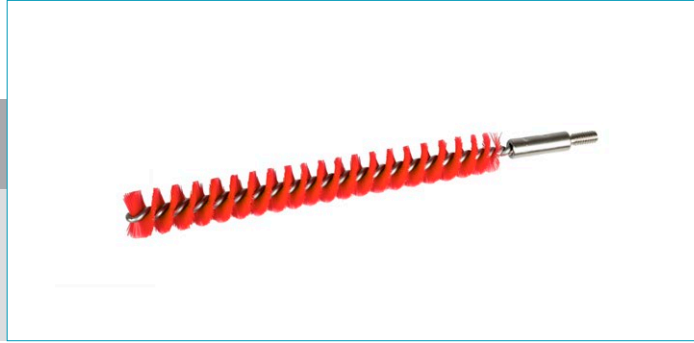

Interchangeable tube brush \varnothing 19 mm - Red - Medium bristle

Tube brush with stainless steel, screwable on flexible handles, for the internal cleaning of long pipes.

Code	Colour	Size (mm)	Material	Bristle (mm)	Bristle height (mm)	Thread	Net weight (kg)
1063RM	Red	230 x \varnothing 19	SS - PBT	Medium - \varnothing 0,5	9	-	0,047

Available versions

Size	Cod. 1062 (\varnothing 13 mm) - Cod. 1064 (\varnothing 25 mm) - Cod. 1065 (\varnothing 38 mm) - Cod. 1066 (\varnothing 50 mm) - Cod. 1067 (\varnothing 64 mm) - Cod. 1068 (\varnothing 76 mm) - Cod. 1069 (\varnothing 100 mm)	Bristle type	
Colour	B Y G W	Material	