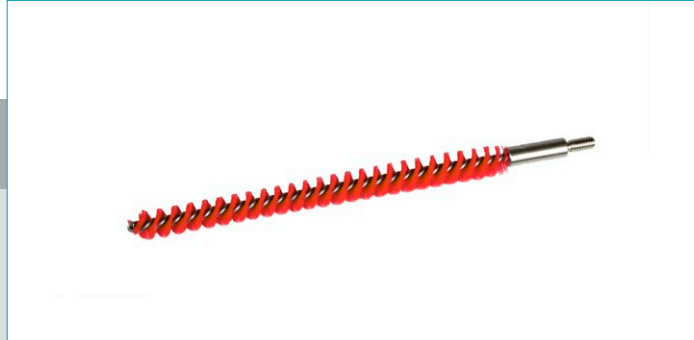

Interchangeable tube brush \varnothing 13 mm - Red - Medium bristle

Tube brush with stainless steel, screwable on flexible handles, for the internal cleaning of long pipes.

Code	Colour	Size (mm)	Material	Bristle (mm)	Bristle height (mm)	Thread	Net weight (kg)
1062RM	Red	230 x \varnothing 13	SS - PBT	Medium - \varnothing 0,5	6	-	0,035

Available versions

Size	Cod. 1063 (\varnothing 19 mm) - Cod. 1064 (\varnothing 25 mm) - Cod. 1065 (\varnothing 38 mm) - Cod. 1066 (\varnothing 50 mm) - Cod. 1067 (\varnothing 64 mm) - Cod. 1068 (\varnothing 76 mm) - Cod. 1069 (\varnothing 100 mm)	Bristle type	
Colour	B Y G W	Material	