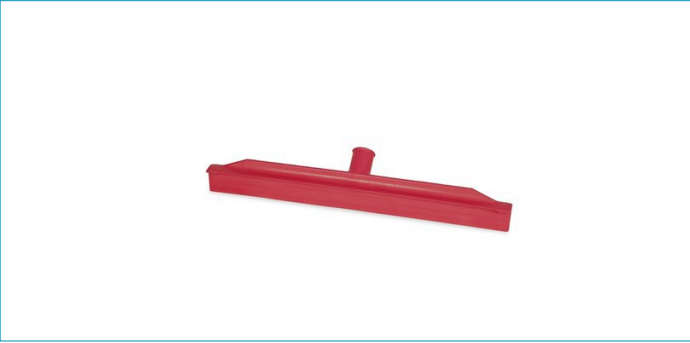

**One piece squeegee 45 cm - Red**

One piece squeegee, ideal on smooth surfaces to clean them from water and liquid residues. Shaped support with integrated scraper to remove the most stubborn dirt. Universal connection suitable for all main thread types (ITA-FRA-GER-USA). The innovative marking guarantee traceability along the entire supply chain.

**Available versions**

Size	Cod. 1059 (30 cm) - Cod. 1057 (55 cm) - Cod. 1058 (75 cm)	Material	
Colour	<span style="background-color: #007bff; color: white; border-radius: 50%; padding: 2px 6px;">B</span> <span style="background-color: #ffc107; color: white; border-radius: 50%; padding: 2px 6px;">Y</span> <span style="background-color: #28a745; color: white; border-radius: 50%; padding: 2px 6px;">G</span> <span style="background-color: #6c757d; color: white; border-radius: 50%; padding: 2px 6px;">W</span>		