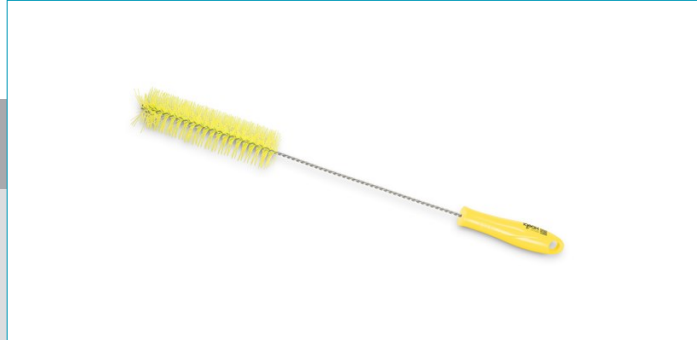

**Bottle brush ø 40 mm - Yellow**

Bottle brush for cleaning of test tubes, bottles, tubes and tools with a cylindrical shape in general. Equipped with flexible handle for deep cleaning and ergonomic grip for a safe and comfortable hold. The anti-drip hole allows an optimal drying preserving the integrity of the bristle.

Code	Colour	Size (mm)	Material	Bristle (mm)	Bristle height (mm)	Net weight (kg)
<b>1044Y</b>	Yellow	500 x ø 40	PP - SS - PBT	Medium - ø 0,5	20	0,044

**Usage information**

Minimum and maximum temperature	min -20 / max 80 C°
Washing (dishwasher)	80° C for 8 min (recommended)
Autoclave	121° C for 20 min
User and maintenance manual	<ul style="list-style-type: none"> <li>- Remove packaging and any label from tools and disinfect them.</li> <li>- Both manual and autoclave disinfection is possible.</li> <li>- Sanitize tools using appropriate chemical decontamination products, in the concentrations, times and temperatures provided.</li> <li>- Make sure tools completely dry up before next use.</li> <li>- Hang tools while drying up to avoid any contamination, breakage or bristles distortion.</li> <li>- The storing area must be clean and far away from sources of intense light or heat.</li> <li>- Do not use damaged tools, both supports and bristles must be in a good state.</li> </ul>

**Available versions**

Size	Cod. 1041 (ø 10 mm) - Cod. 1042 (ø 20 mm) - Cod. 1043 (ø 30 mm) - Cod. 1045 (ø 50 mm) - Cod. 1046 (ø 60 mm) - Cod. 1047 (ø 15 mm)	Bristle type	
Colour	<span style="border: 1px solid black; border-radius: 50%; padding: 2px;">B</span> <span style="border: 1px solid black; border-radius: 50%; padding: 2px;">R</span> <span style="border: 1px solid black; border-radius: 50%; padding: 2px;">G</span> <span style="border: 1px solid black; border-radius: 50%; padding: 2px;">W</span>	Material	