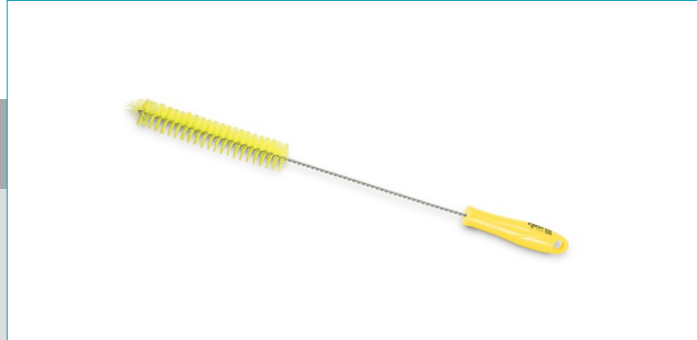

**Bottle brush ø 30 mm - Yellow**

Bottle brush for cleaning of test tubes, bottles, tubes and tools with a cylindrical shape in general. Equipped with flexible handle for deep cleaning and ergonomic grip for a safe and comfortable hold. The anti-drip hole allows an optimal drying preserving the integrity of the bristle.

Code	Colour	Size (mm)	Material	Bristle (mm)	Bristle height (mm)	Net weight (kg)
<b>1043Y</b>	Yellow	500 x ø 30	PP - SS - PBT	Medium - ø 0.3	15	0,042

**Usage information**

Minimum and maximum temperature	min -20 / max 80 C°
Washing (dishwasher)	80° C for 8 min (recommended)
Autoclave	121° C for 20 min
User and maintenance manual	<ul style="list-style-type: none"> <li>- Remove packaging and any label from tools and disinfect them.</li> <li>- Both manual and autoclave disinfection is possible.</li> <li>- Sanitize tools using appropriate chemical decontamination products, in the concentrations, times and temperatures provided.</li> <li>- Make sure tools completely dry up before next use.</li> <li>- Hang tools while drying up to avoid any contamination, breakage or bristles distortion.</li> <li>- The storing area must be clean and far away from sources of intense light or heat.</li> <li>- Do not use damaged tools, both supports and bristles must be in a good state.</li> </ul>

**Available versions**

Size	Cod. 1041 (ø 10 mm) - Cod. 1042 (ø 20 mm) - Cod. 1044 (ø 40 mm) - Cod. 1045 (ø 50 mm) - Cod. 1046 (ø 60 mm) - Cod. 1047 (ø 15 mm)	Bristle type	
Colour	<span style="background-color: #00AEEF; border-radius: 50%; padding: 2px 5px;">B</span> <span style="background-color: #C00000; border-radius: 50%; padding: 2px 5px;">R</span> <span style="background-color: #008000; border-radius: 50%; padding: 2px 5px;">G</span> <span style="background-color: #A9A9A9; border-radius: 50%; padding: 2px 5px;">W</span>	Material	