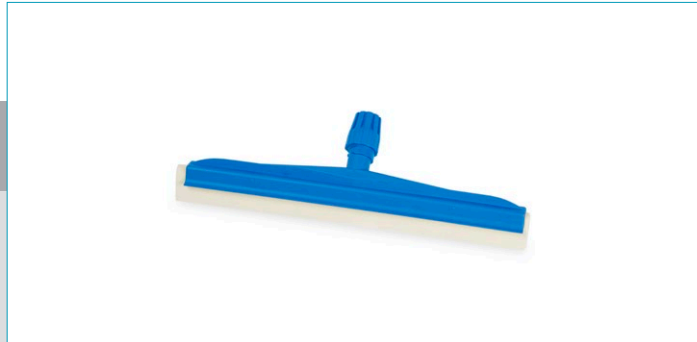

**Double blade squeegee 45 cm - Blue**

Squeegee with double rubber blade for more effective drying. Very resistant. Equipped with ring nut for handles Ø 21-25 mm

Code	Colour	Size (mm)	Material	Thread	Net weight (kg)
<b>1025B</b>	Blue	450 x 120 x 130	PP - EPDM	Universal	0,27

**Available versions**

Size	Cod. 1024 (35 cm) - Cod. 1026 (55 cm) - Cod. 1027 (75 cm)	Colour	<div style="display: flex; gap: 10px;"> <div style="background-color: red; border-radius: 50%; width: 20px; height: 20px; display: flex; align-items: center; justify-content: center; color: white;">R</div> <div style="background-color: yellow; border-radius: 50%; width: 20px; height: 20px; display: flex; align-items: center; justify-content: center; color: black;">Y</div> <div style="background-color: green; border-radius: 50%; width: 20px; height: 20px; display: flex; align-items: center; justify-content: center; color: white;">G</div> <div style="background-color: gray; border-radius: 50%; width: 20px; height: 20px; display: flex; align-items: center; justify-content: center; color: white;">W</div> </div>
------	---	--------	--