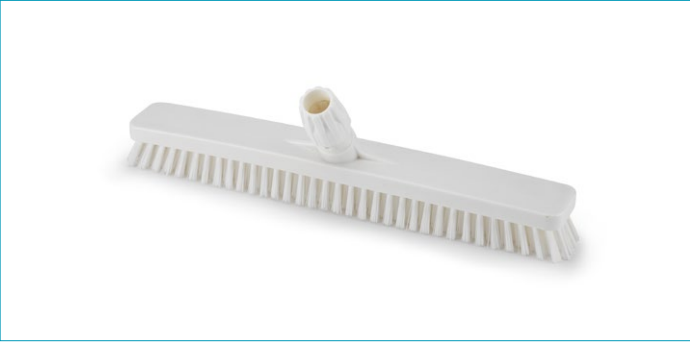

Washing brush 45 cm - White - Tough bristle

Washing brush with short bristles for cleaning stubborn dirt. Universal connection suitable for all main thread types (ITA-FRA-GER-USA) and equipped with ring nut for handles Ø 21-25 mm

Available versions

Size	Cod. 1016 (30 cm) - Cod. 1014 (60 cm)	Bristle type	Medium - Ø 0,5
Colour	B R Y G	Material	Detectable